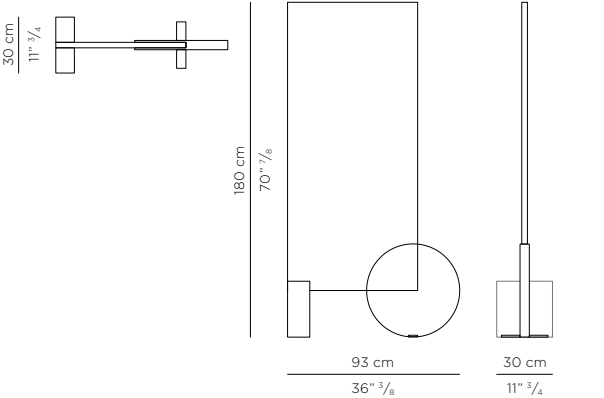

# BASILISCO MIRROR

MI\_BASILISCO

The square and curved lines, is the essential concept of the entire NUMEROUNO BiancoBianco collection, intersect each other giving life to the free standing BASILISCO mirror. Slender but impactful, simple but with a strong identity, this double-sided mirror can be inserted in living contexts but also in the sleeping area, to give a strong characterization to its environment.

## DIMENSION

36" 3/8 x 11" 3/4 x 70" 7/8 inch  
93 x 30 X 180 cm

## WEIGHTS

53 kg - 116,85 lb